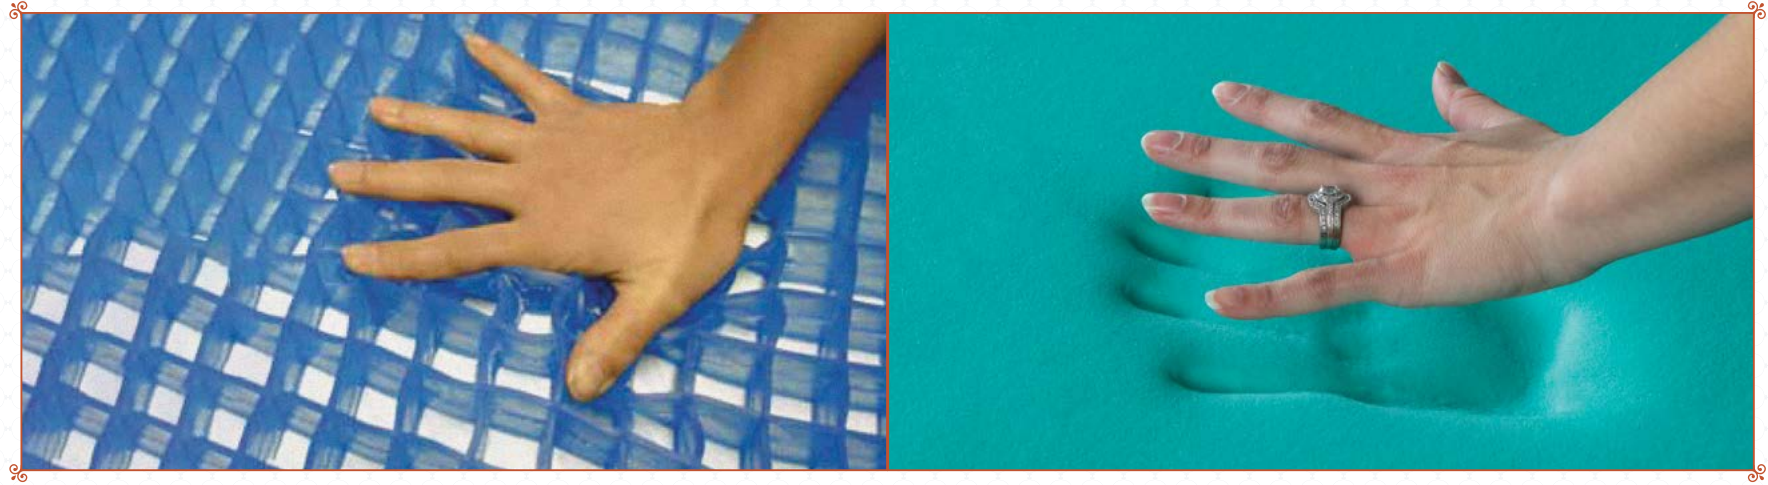

3 Zone Pocket Spring

Our 3 zone pocket spring system contains a layer of body moulding memory foam that provides pressure-relief, support and comfort for your entire body. This is divided up into soft support for your shoulders, while still providing firm support for your hips and lower back, giving you a healthier night's sleep.

7 Zone Pocket Spring

Our 7 zone pocket spring system offers the greatest level of support for your body wherever you need it most. Each zone assists in supporting a specific section of the body from the head down to the ankles and feet. This ensures that your spine, hips and joints are all properly supported while you sleep, providing peace of mind throughout the night.

Aero-Gel Italian Layer

Made in Italy, this column gel layer is the ultimate in pressure point relief, ensuring your hips and shoulders receive the comfort and care they require. Thanks to its high density molecular structure, Aero-gel takes time to absorb heat, allowing it to remain fresher for longer than traditional materials. Additionally, thanks to the loopholes crossing its surface, Aero-gel is perfectly perspiring with a constant air circulation.

Foam with Gel Particles

Foam with gel infused particles is designed to distribute heat away from the body while increasing responsiveness allowing you to move more freely through the night. With a firm yet comfortable sleep surface, it molds to your body to provide comfort where it's needed most, while preventing you from sinking into the mattress.