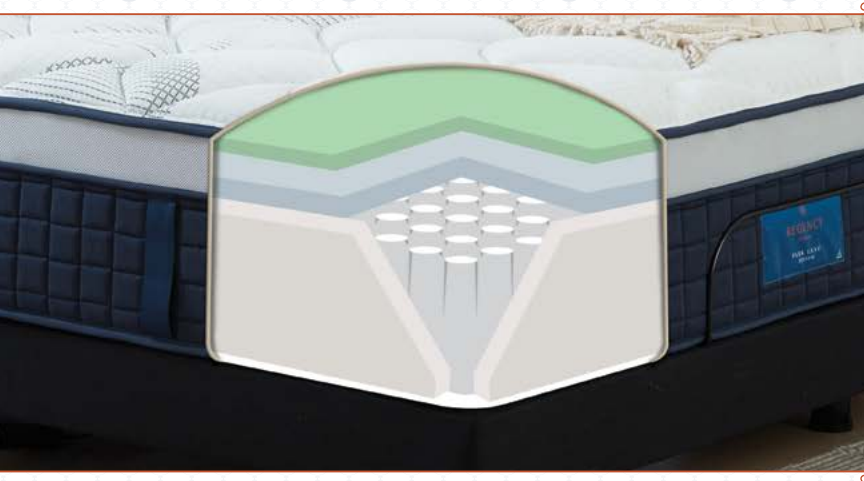

Foam with Gel Particles

Foam with gel infused particles is designed to distribute heat away from the body while increasing responsiveness allowing you to move more freely through the night. With a firm yet comfortable sleep surface, it molds to your body to provide comfort where it's needed most, while preventing you from sinking into the mattress.

Luxury in a Single Mattress

Each one of our Regency mattresses offers a luxurious experience unique to each individual. This is thanks to its adjustable nature, as each person can have their own unique sleep experience based on how they feel most comfortable. Coupled with benefits from world leading technology through European sourced materials and enhanced edge support to assist in any hip or joint pain, you can rest assured Regency has whatever you need to provide you with the best sleep possible.

SensICE Cover

Temperature plays a key part in the process of falling asleep. Our body needs to drop in temperature before we can start to doze off. So in order to quickly fall asleep, we need to find that temperature “sweet spot.” SensICE does just that! SensICE mattress textiles are hyper-conductive as they take heat away instantly, resulting in a comfortably cool effect.

Adjustable Base Compatible

Thanks to our zone pocket spring technology, our three ranges are able to easily be adjusted at their top and bottom. This creates an even more comfortable shape for you to read, watch TV and even sleep. Additionally, thanks to its adjustable nature, our array of mattresses are ideal to assist in relieving pains in joints and ligaments, help alleviate back pain and overall improve your general health and well-being.